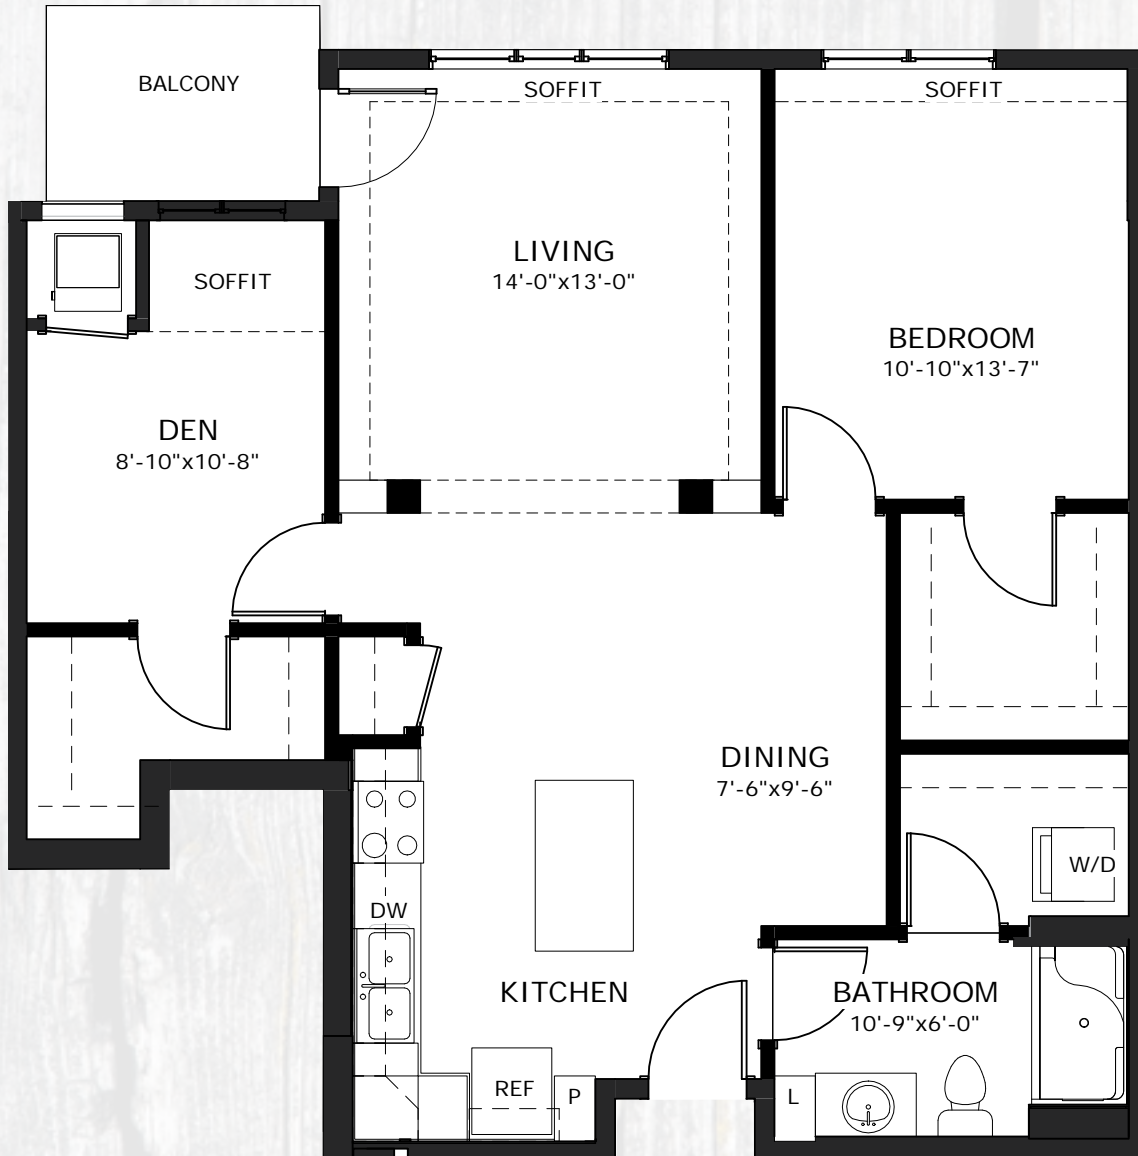

APARTMENT HOMES
1 BEDROOM+DEN / 1 BATHROOM

www.northernlakesseniorkiving.com

218-829-3337

B1
1 BEDROOM+DEN / 1 BATHROOM
988 SQ. FT.

Join the Family

8182 Excelsior Road, Baxter MN 56425