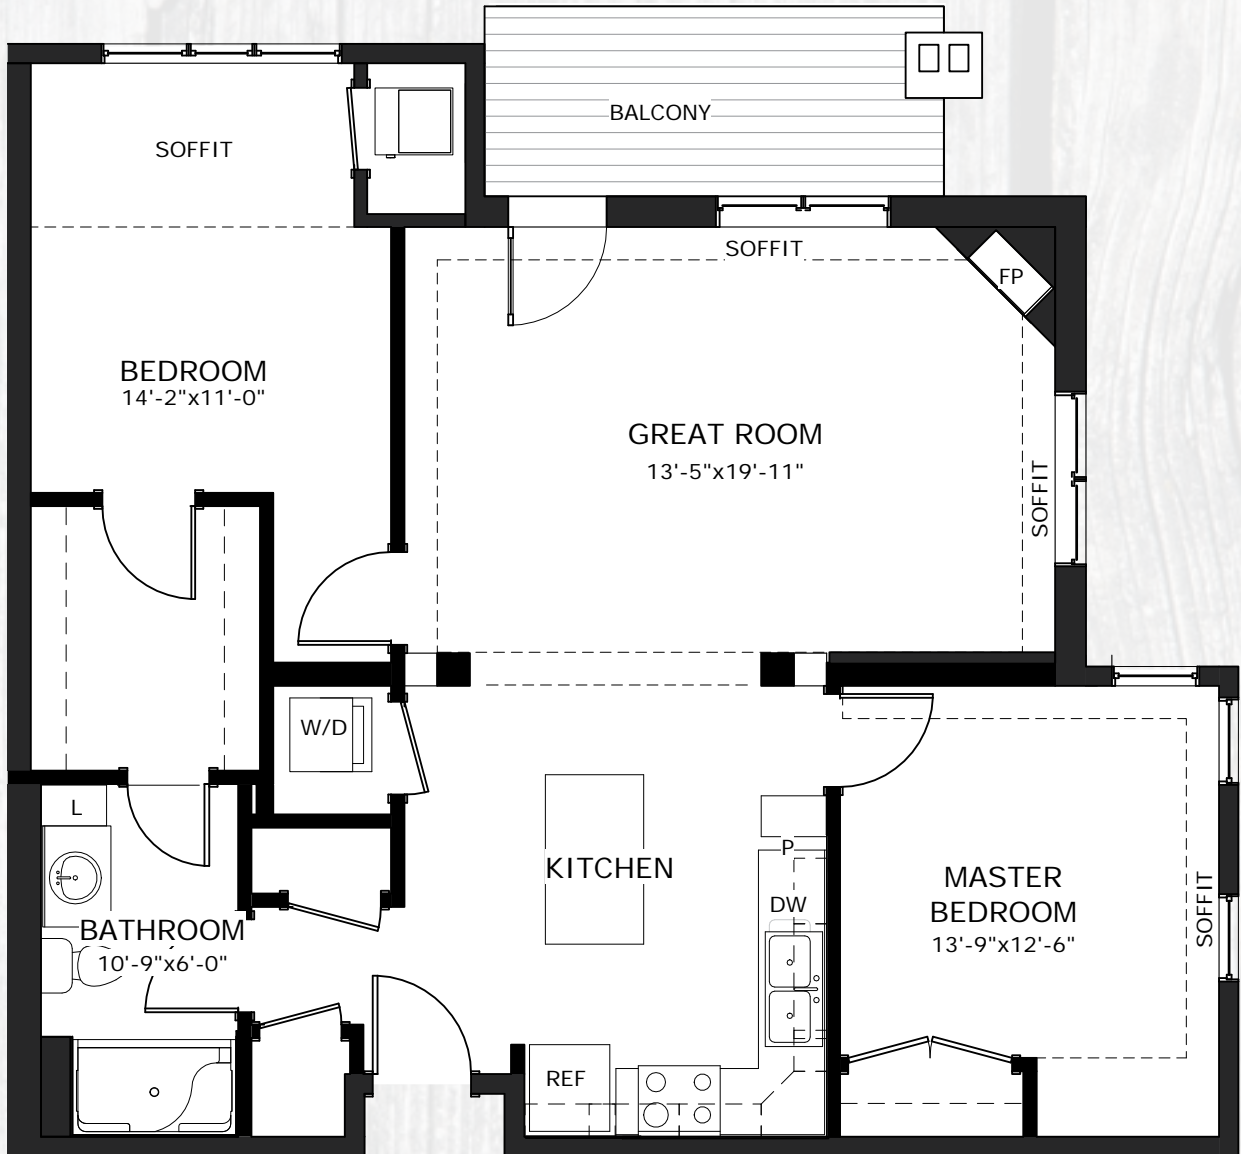

APARTMENT HOMES
2 BEDROOM / 1 BATHROOM

www.northernlakesseniorkiving.com

218-829-3337

D1
2 BEDROOM / 1 BATHROOM
1032 SQ. FT.

Join the Family

8182 Excelsior Road, Baxter MN 56425