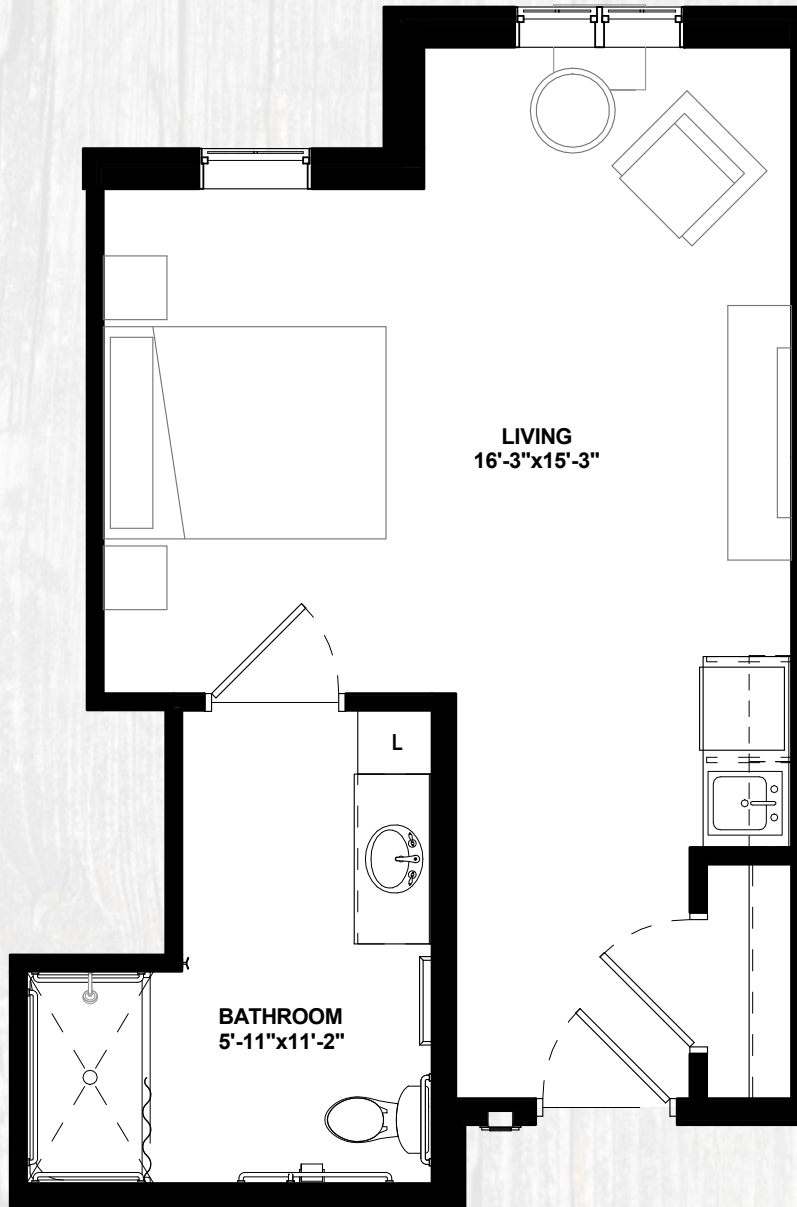

MEMORY CARE STUDIO

www.northernlakesseniorliving.com

MORNING STAR 2
STUDIO
389 SQ. FT.

Join the Family