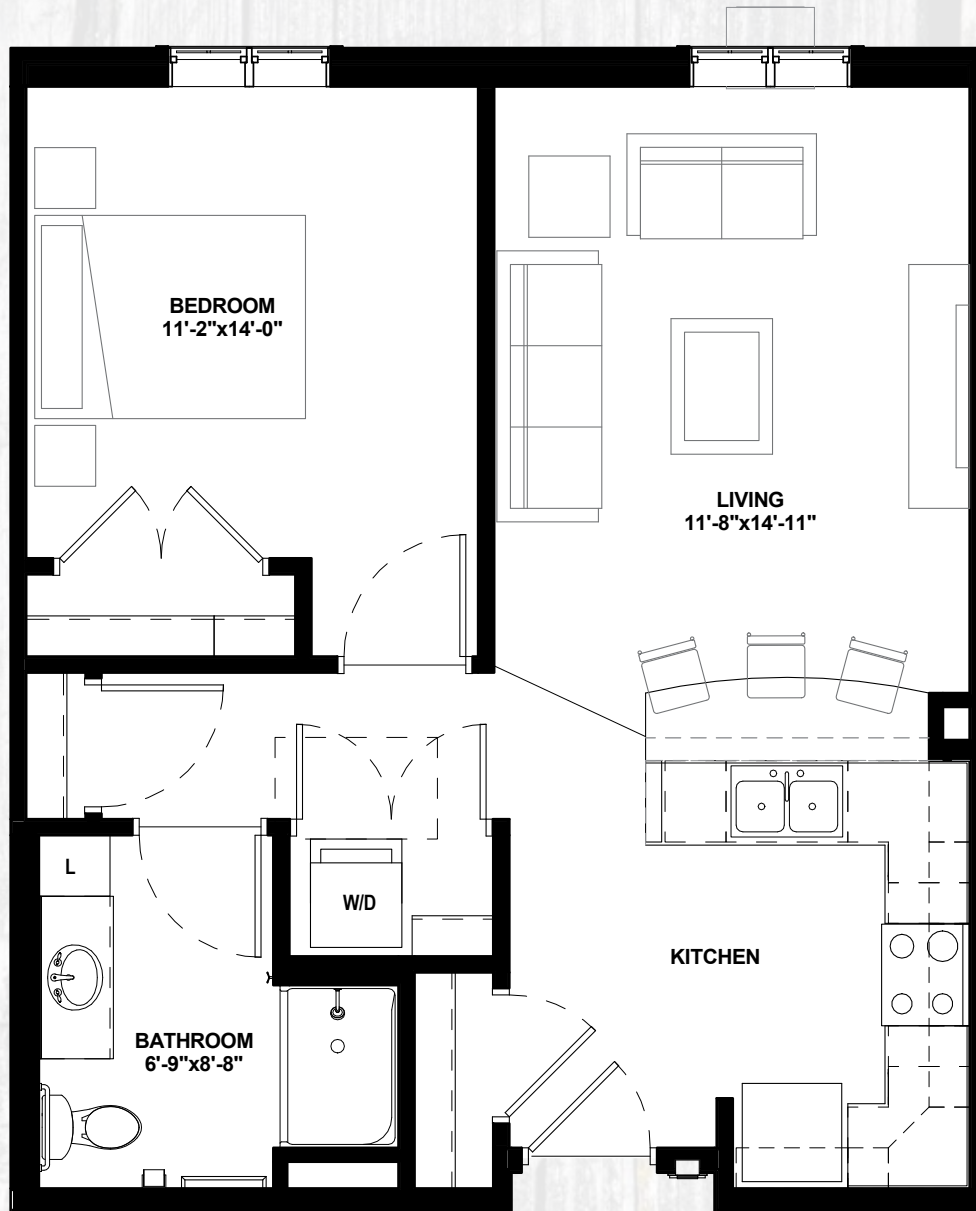

ASSISTED LIVING
1 BEDROOM / 1 BATHROOM

www.northernlakesseniorliving.com

THE MEADOW A1
1 BEDROOM / 1 BATHROOM
620 SQ. FT.

Join the Family