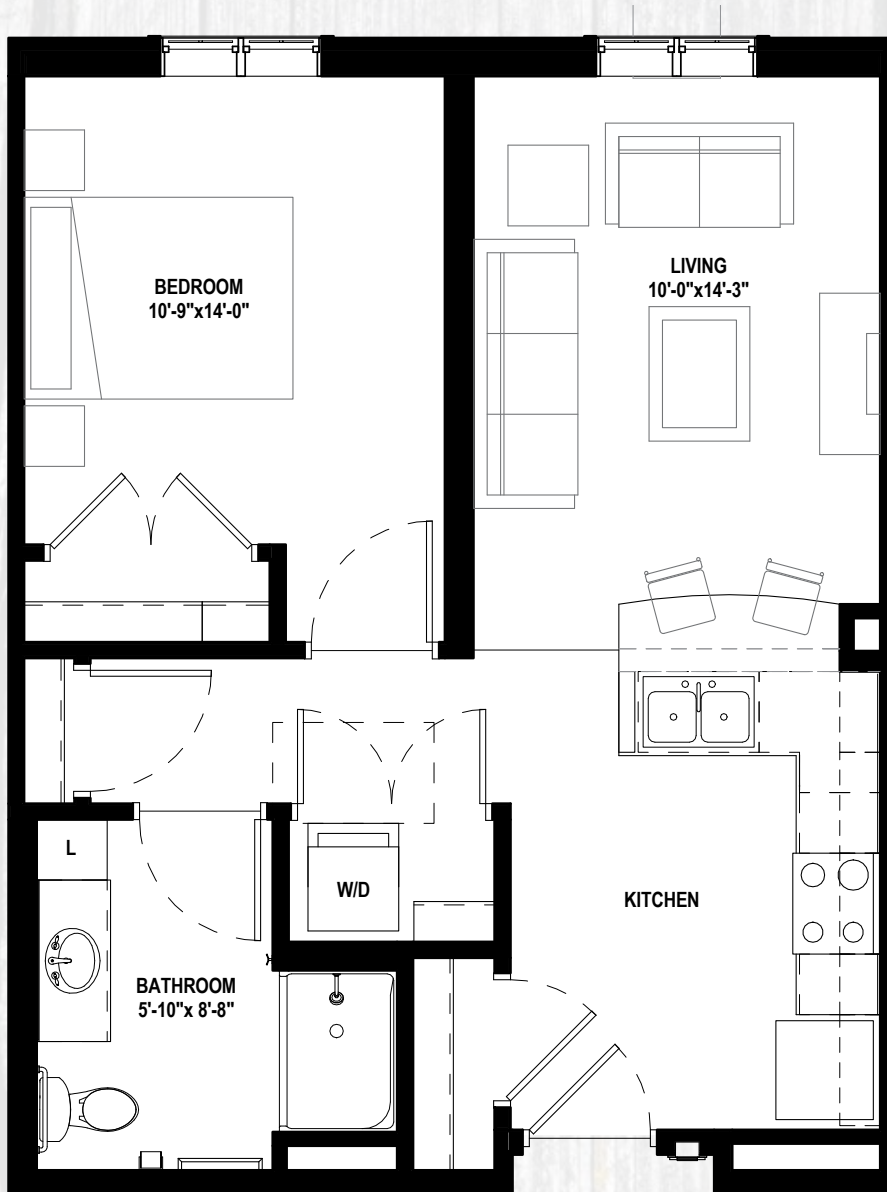

ASSISTED LIVING  
1 BEDROOM / 1 BATHROOM

[www.northernlakesseniorliving.com](http://www.northernlakesseniorliving.com)

THE MEADOW A4  
1 BEDROOM / 1 BATHROOM  
567 SQ. FT.

---

---

---

*Join the Family*