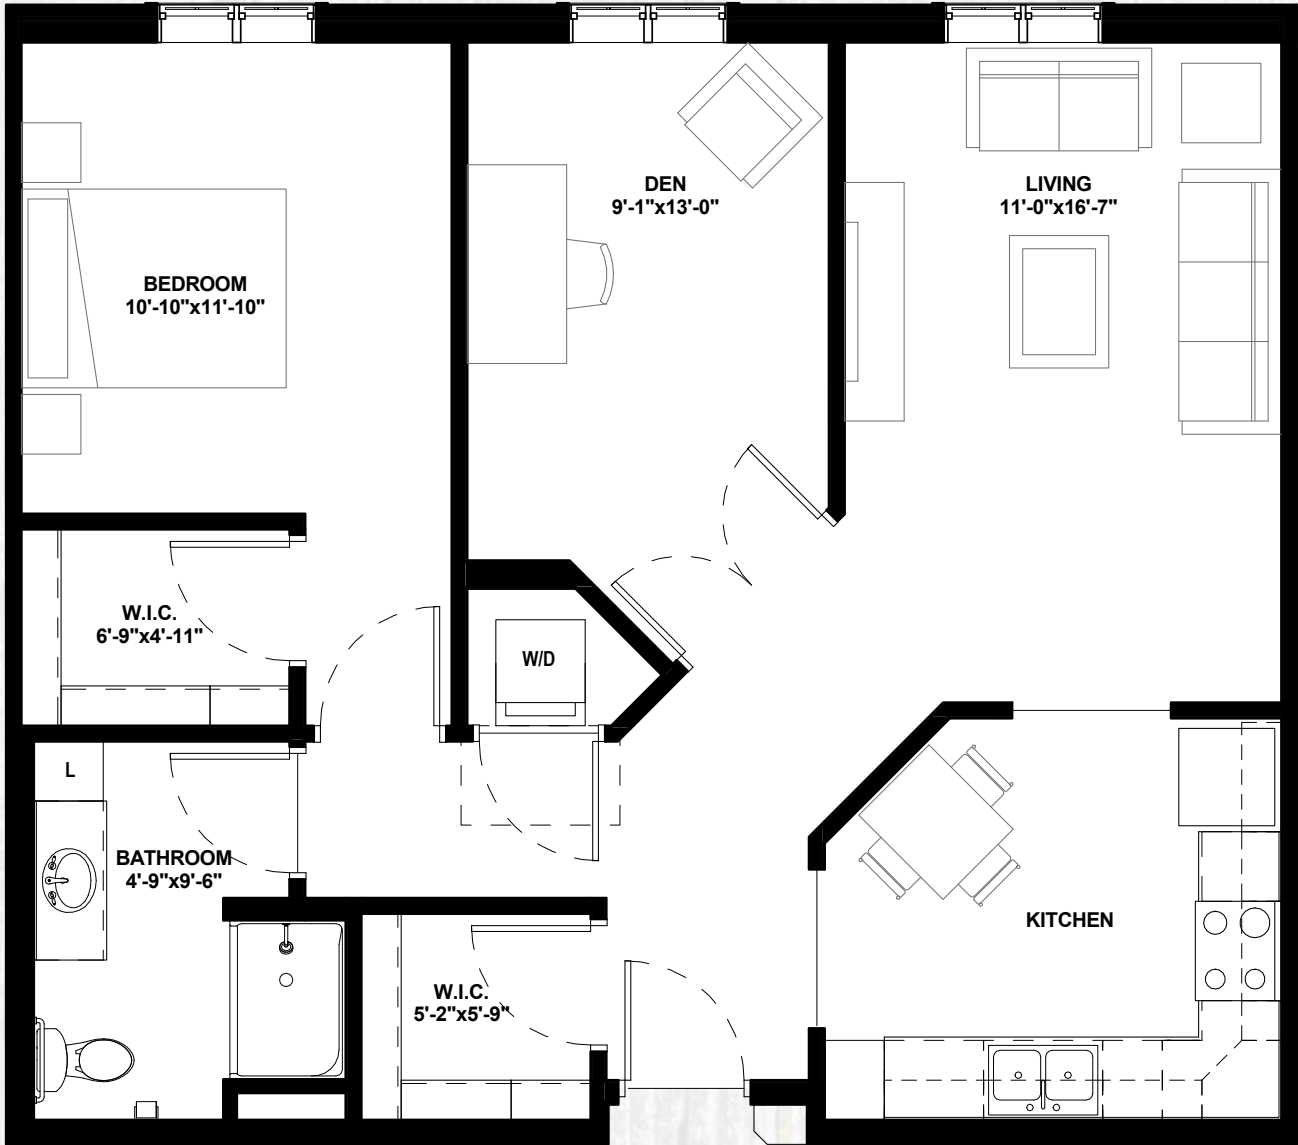

ASSISTED LIVING  
1 BEDROOM + DEN / 1 BATHROOM

[www.northernlakesseniorliving.com](http://www.northernlakesseniorliving.com)

THE MEADOW B3  
1 BEDROOM + DEN / 1 BATHROOM  
848 SQ. FT.

---

---

---

*Join the Family*