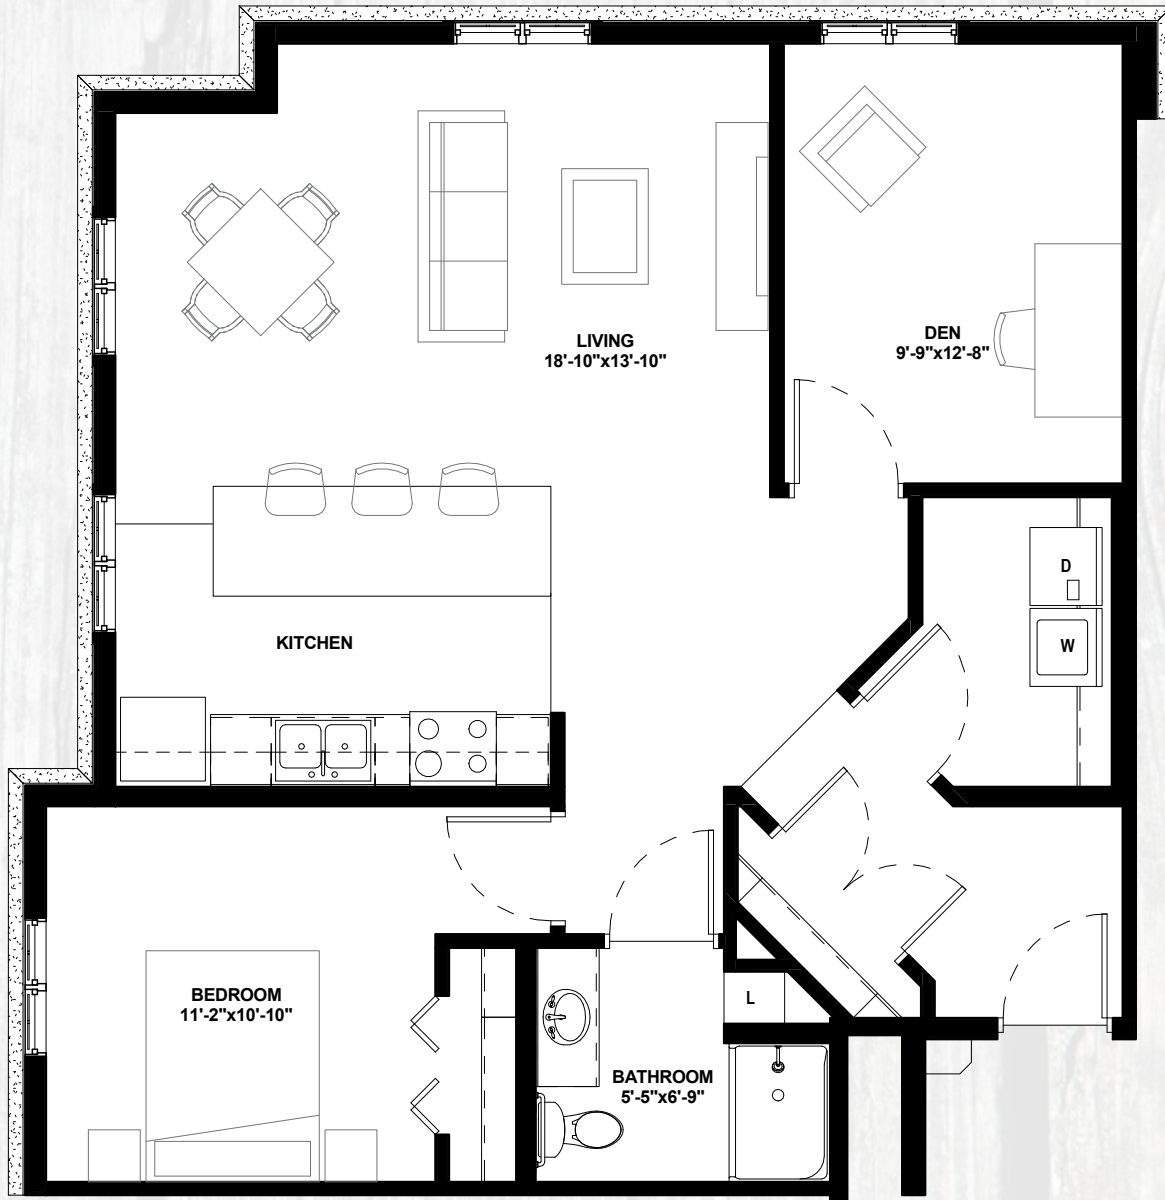

ASSISTED LIVING
1 BEDROOM + DEN / 1 BATHROOM

www.northernlakesseniorliving.com

THE MEADOW B4
1 BEDROOM + DEN / 1 BATHROOM
926 SQ. FT.

Join the Family