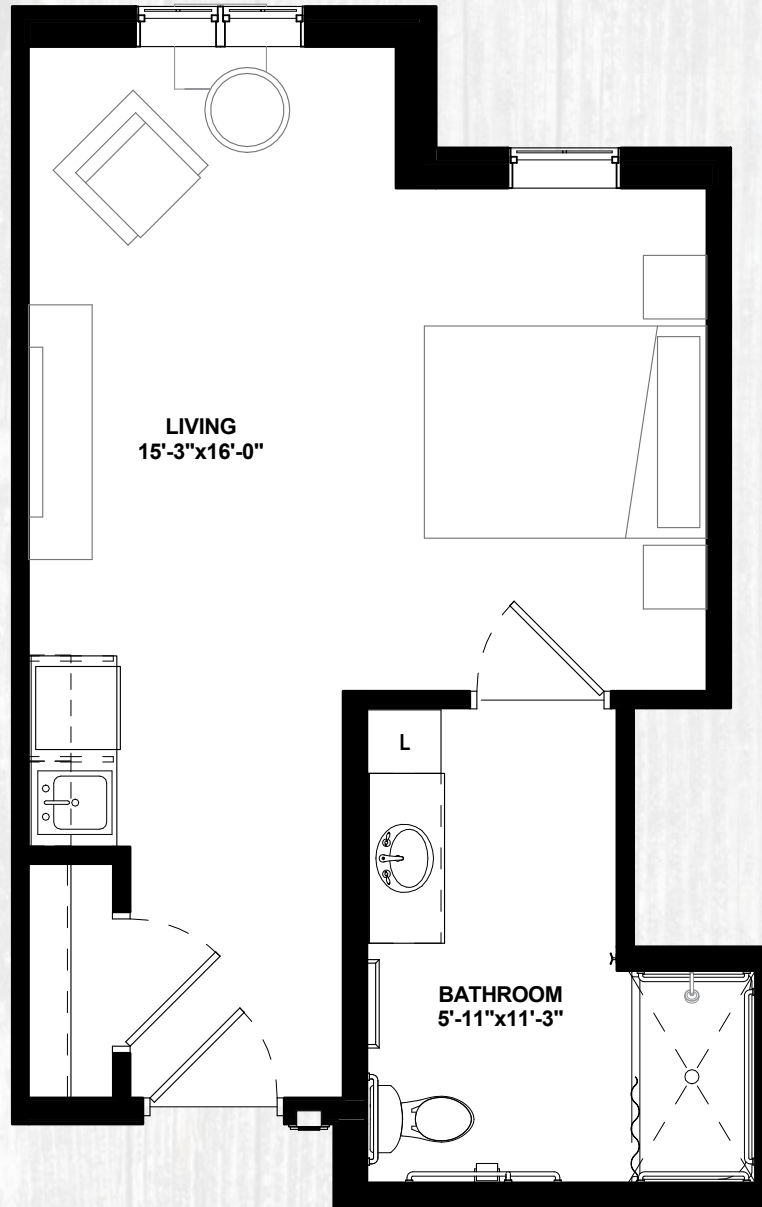

MEMORY CARE STUDIO

www.northernlakesseniorliving.com

MORNING STAR 3
STUDIO
379 SQ. FT.

Join the Family