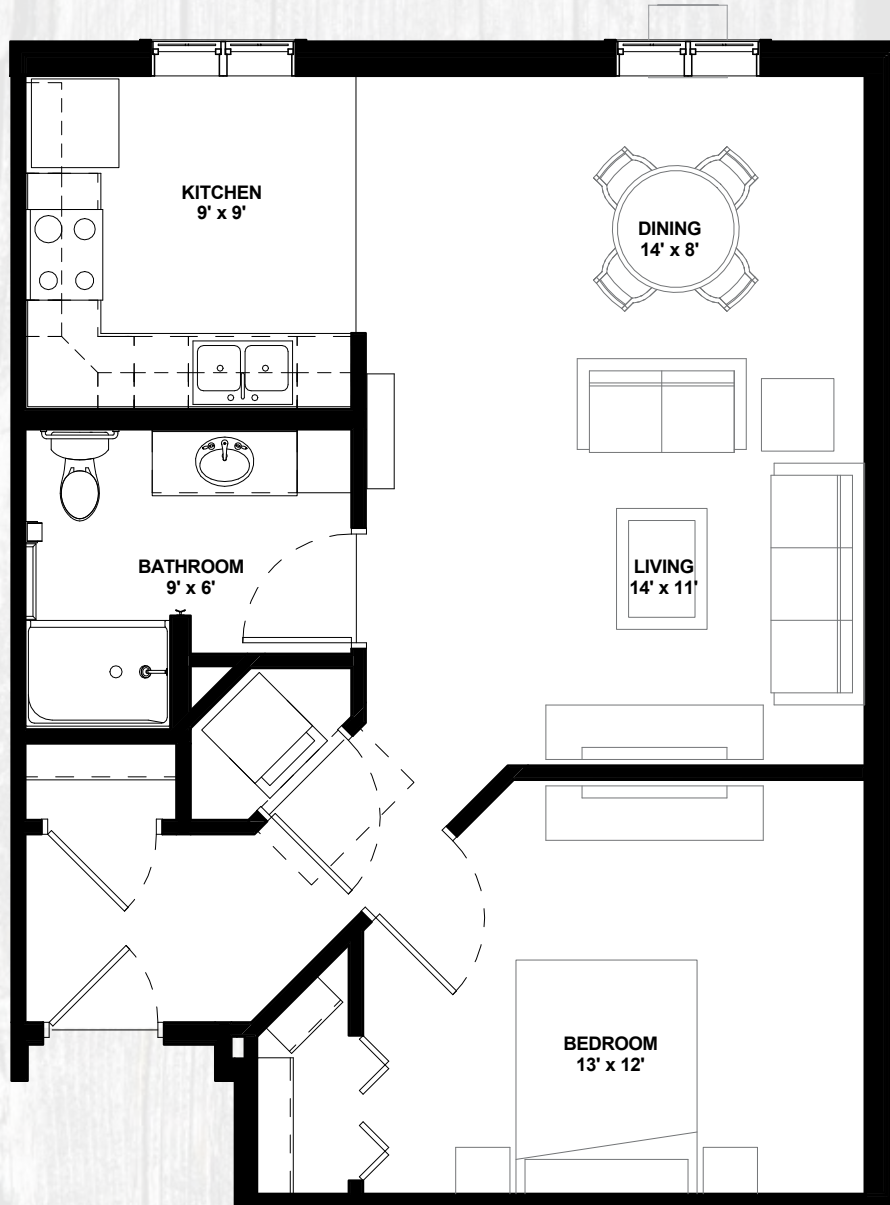

ASSISTED LIVING
1 BEDROOM / 1 BATHROOM

www.northernlakesseniorliving.com

THE MEADOW A2
1 BEDROOM / 1 BATHROOM
686 SQ. FT.

Join the Family