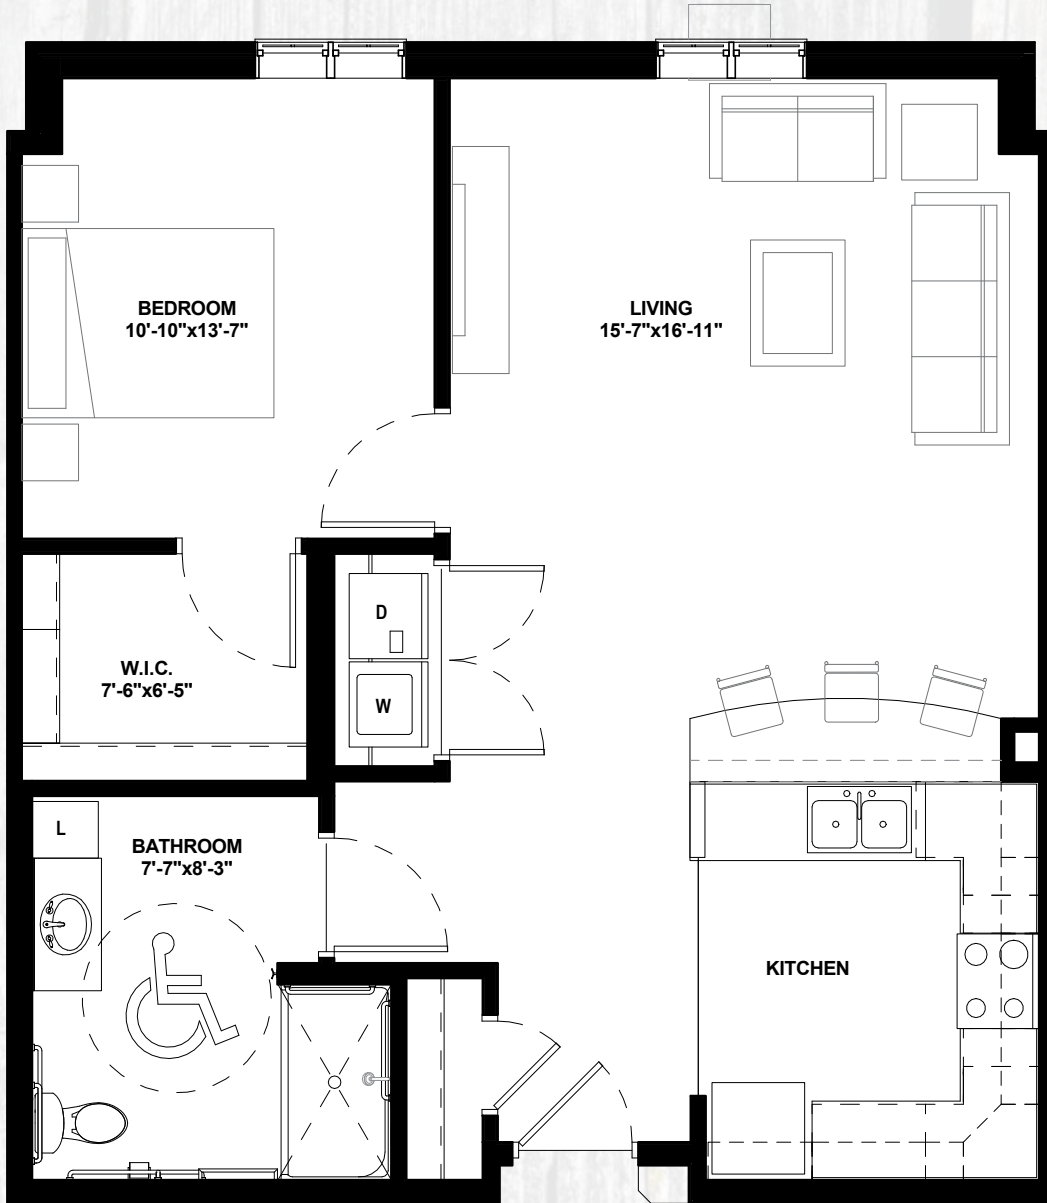

ASSISTED LIVING  
1 BEDROOM / 1 BATHROOM

[www.northernlakesseniorkiving.com](http://www.northernlakesseniorkiving.com)

THE MEADOW A3  
1 BEDROOM / 1 BATHROOM  
771 SQ. FT.

---

---

---

*Join the Family*