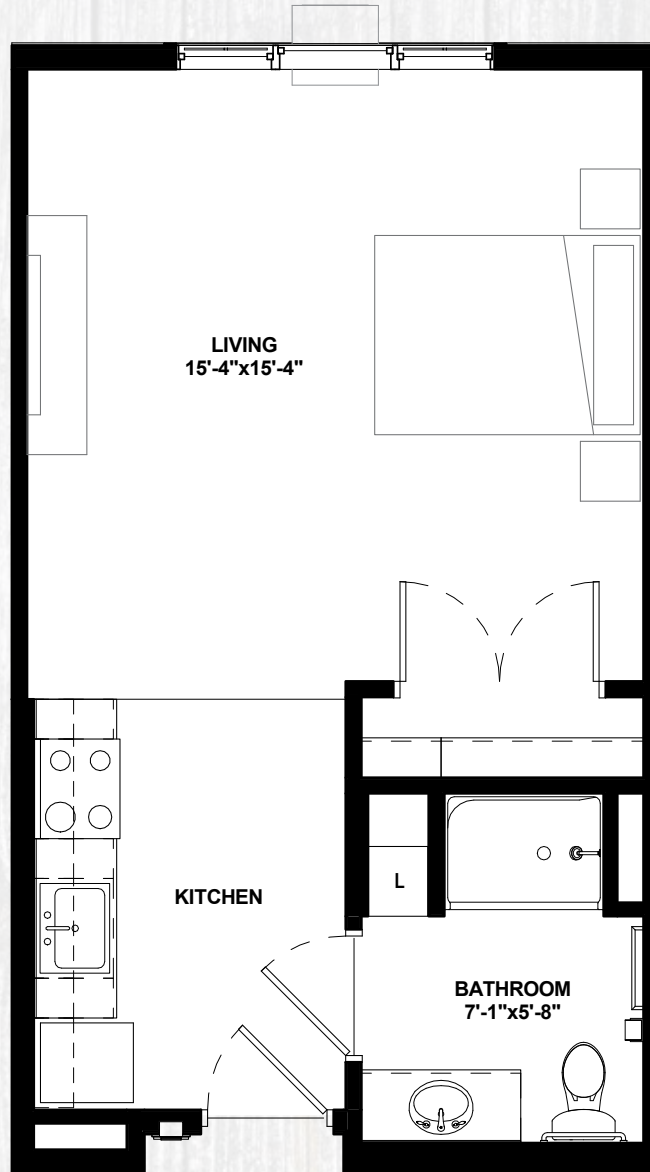

ASSISTED LIVING STUDIO

www.northernlakesseniorliving.com

THE MEADOW S1
STUDIO
411 SQ. FT.

Join the Family